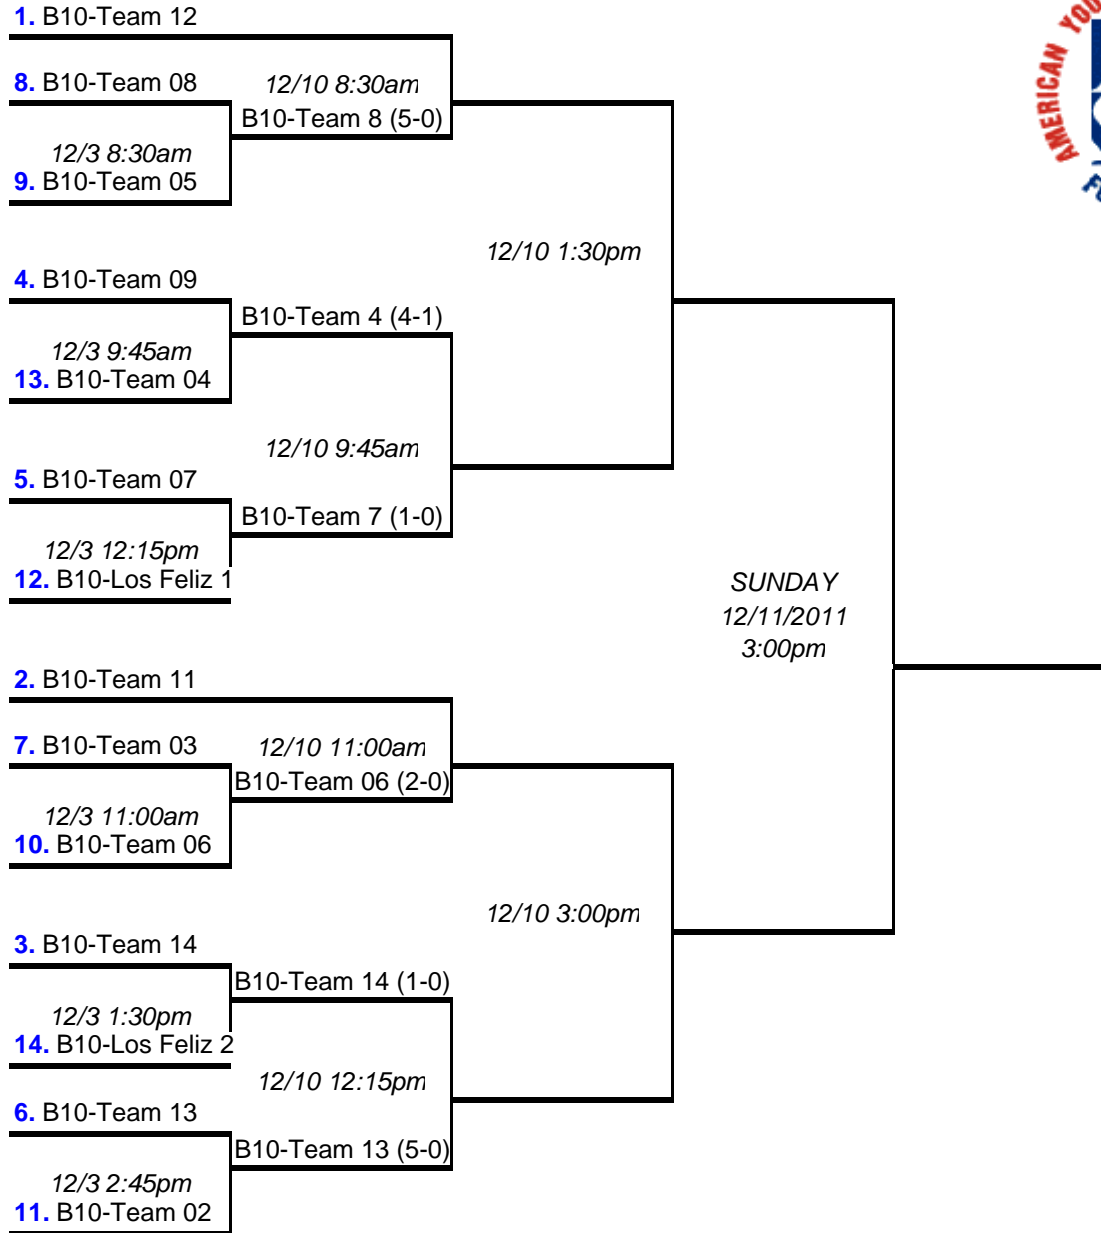

AYSO REGION 70 - 2011 PLAYOFF BRACKET - GU10

All Games BNBS,
except as noted below

Played at Los Feliz

Blue numbers correspond to final seeding at conclusion of regular season

AYSO REGION 70 - 2011 PLAYOFF BRACKET - BU10

All Games at BNBN

Blue numbers correspond to final seeding at conclusion of regular season

AYSO REGION 70 - 2011 PLAYOFF BRACKET - GU12

All Games at Rancho Park East
(except where noted as RPW)

Blue numbers correspond to final seeding at conclusion of regular season