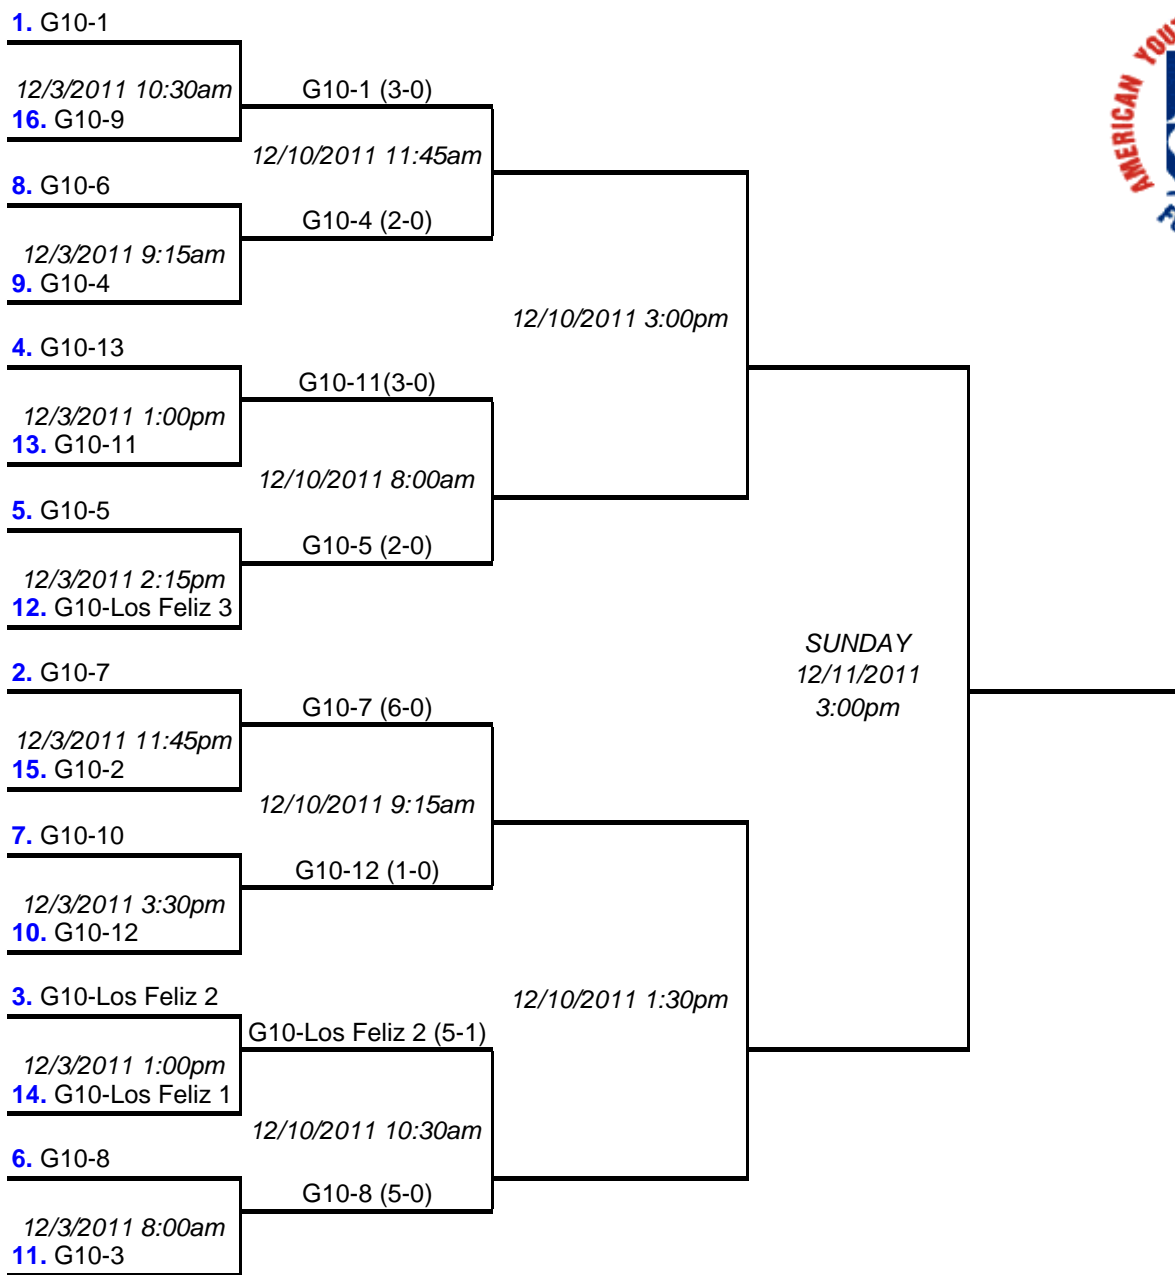

AYSO REGION 70 - 2011 PLAYOFF BRACKET - GU10

All Games BNBS,
except as noted below

Played at Los Feliz

Blue numbers correspond to final seeding at conclusion of regular season

AYSO REGION 70 - 2011 PLAYOFF BRACKET - BU10

All Games at BNBN

Blue numbers correspond to final seeding at conclusion of regular season

AYSO REGION 70 - 2011 PLAYOFF BRACKET - GU12

All Games at Rancho Park East
(except where noted as RPW)

Blue numbers correspond to final seeding at conclusion of regular season