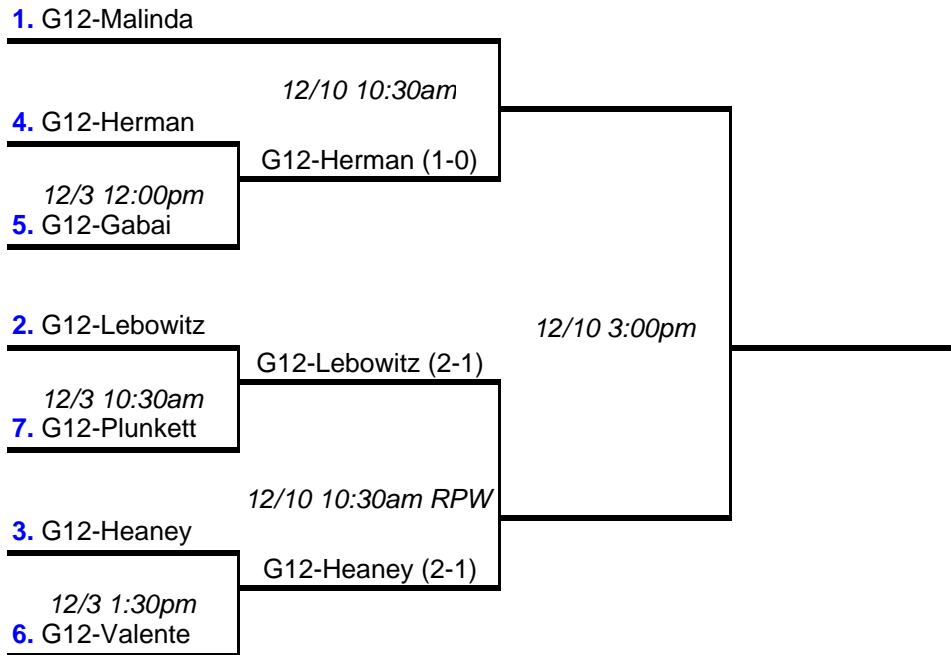

AYSO REGION 70 - 2011 PLAYOFF BRACKET - GU10

All Games BNBS,
except as noted below

Played at Los Feliz

Blue numbers correspond to final seeding at conclusion of regular season

AYSO REGION 70 - 2011 PLAYOFF BRACKET - BU10

All Games at BNBN

Blue numbers correspond to final seeding at conclusion of regular season

AYSO REGION 70 - 2011 PLAYOFF BRACKET - GU12

All Games at Rancho Park East
(except where noted as RPW)

Blue numbers correspond to final seeding at conclusion of regular season