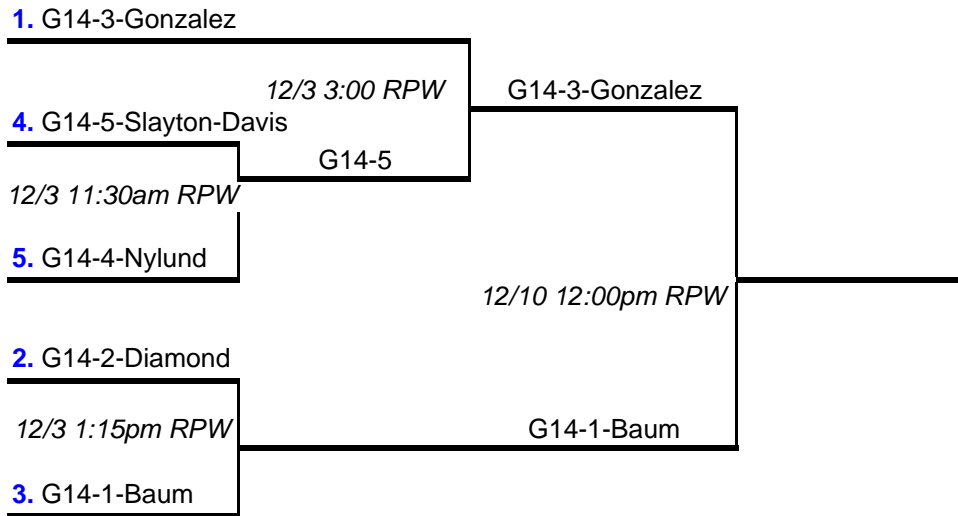

AYSO REGION 70 - 2011 PLAYOFF BRACKET - GU10

All Games BNBS,
except as noted below

Played at Los Feliz

Blue numbers correspond to final seeding at conclusion of regular season

AYSO REGION 70 - 2011 PLAYOFF BRACKET - BU10

All Games at BNBN

Blue numbers correspond to final seeding at conclusion of regular season

AYSO REGION 70 - 2011 PLAYOFF BRACKET - GU12

All Games at Rancho Park East
(except where noted as RPW)

Blue numbers correspond to final seeding at conclusion of regular season

AYSO REGION 70 - 2011 PLAYOFF BRACKET - BU12

Blue numbers correspond to final seeding at conclusion of regular season

AYSO REGION 70 - 2011 PLAYOFF BRACKET - GU14

Blue numbers correspond to final seeding at conclusion of regular season

AYSO REGION 70 - 2011 PLAYOFF BRACKET - BU14

1. B14-B-Shannon

12/10 1:45pm RPW

2. B14-A-Treibatch

B14-C (3-2)

12/3 3:00pm RPE

3. B14-C-Luyau

Blue numbers correspond to final seeding at conclusion of regular season