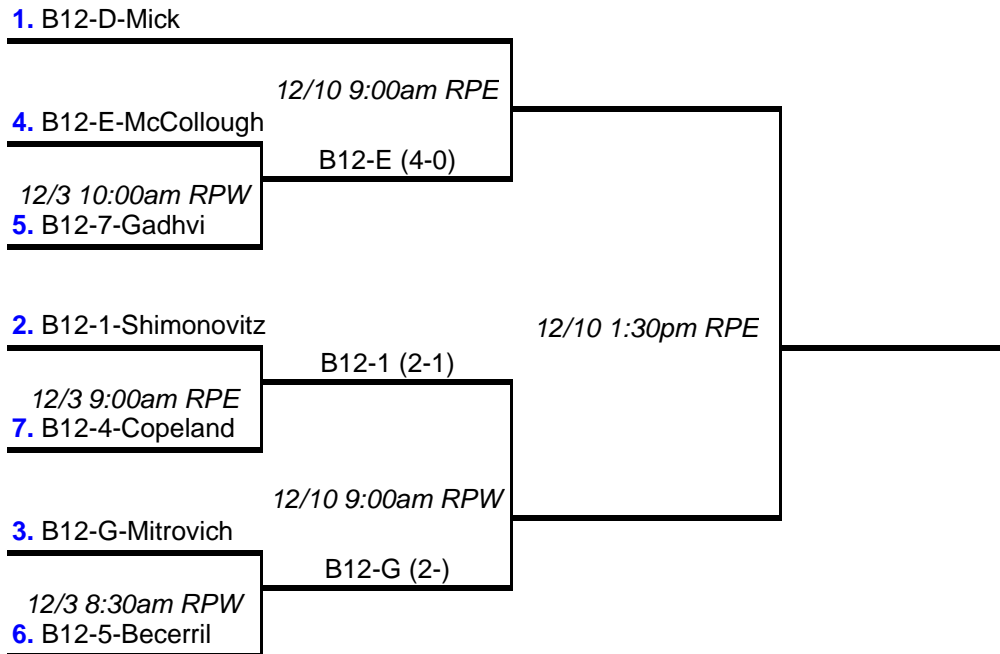

AYSO REGION 70 - 2011 PLAYOFF BRACKET - GU10

All Games BNBS,
except as noted below

Played at Los Feliz

Blue numbers correspond to final seeding at conclusion of regular season

AYSO REGION 70 - 2011 PLAYOFF BRACKET - BU10

All Games at BNBN

Blue numbers correspond to final seeding at conclusion of regular season

AYSO REGION 70 - 2011 PLAYOFF BRACKET - GU12

All Games at Rancho Park East
(except where noted as RPW)

Blue numbers correspond to final seeding at conclusion of regular season

AYSO REGION 70 - 2011 PLAYOFF BRACKET - BU12

Blue numbers correspond to final seeding at conclusion of regular season

AYSO REGION 70 - 2011 PLAYOFF BRACKET - GU14

Blue numbers correspond to final seeding at conclusion of regular season